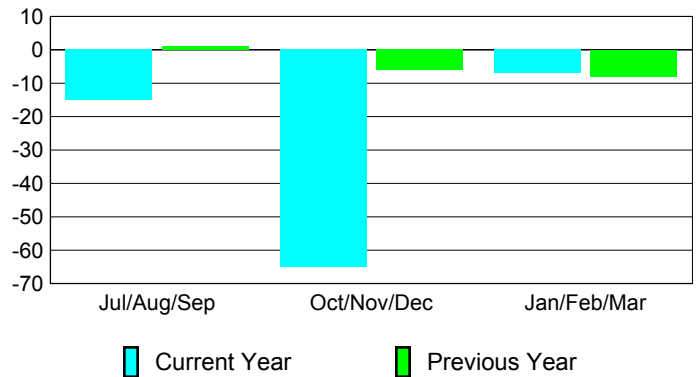

Comparison of Membership Gain/Loss

Current Year Compared to the Previous Year