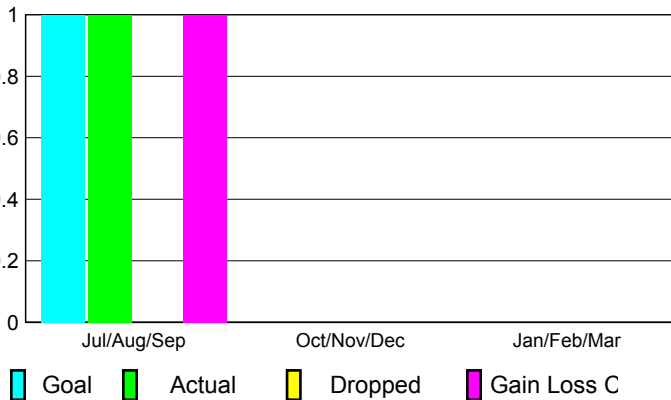

## CLUBS

Club Results  
2009-2010

Clubs  
2008-2009

Month	New Club	Actual New	Actual Dropped	Gain/Loss of	Gain/Loss of
	Goal	Clubs	Clubs	Clubs	Clubs
Jul/Aug/Sep	1	1	0	1	1
Oct/Nov/Dec	0	0	0	0	0
Jan/Feb/Mar	0	0	0	0	0
<b>Totals</b>	<b>1</b>	<b>1</b>	<b>0</b>	<b>1</b>	<b>1</b>

### Club Results 2009-2010

Goal, New, Dropped, Gain/Loss

### Comparison of Club Gain/Loss

Current Year Compared to the Previous Year