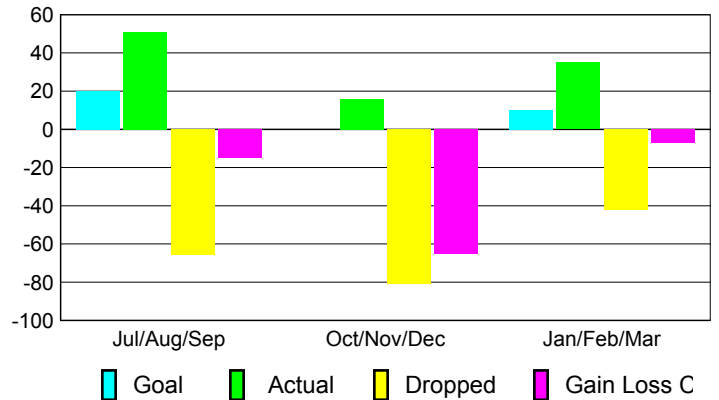

### YTD Status Quo Clubs 2009-2010

Status Quo Clubs Compared to Status Quo Members

## MEMBERSHIP

Membership Results  
2009-2010

Membership  
2008-2009

Month	Net Memb	Actual New	Actual Dropped	Gain/Loss of	Gain/Loss of
	Goal	Memb	Memb	Memb	Memb
Jul/Aug/Sep	20	51	-66	-15	1
Oct/Nov/Dec	0	16	-81	-65	-6
Jan/Feb/Mar	10	35	-42	-7	-8
<b>Totals</b>	<b>30</b>	<b>102</b>	<b>-189</b>	<b>-87</b>	<b>-13</b>

### Membership Results 2009-2010

Goal, New, Dropped, Gain/Loss

### Comparison of Membership Gain/Loss

Current Year Compared to the Previous Year